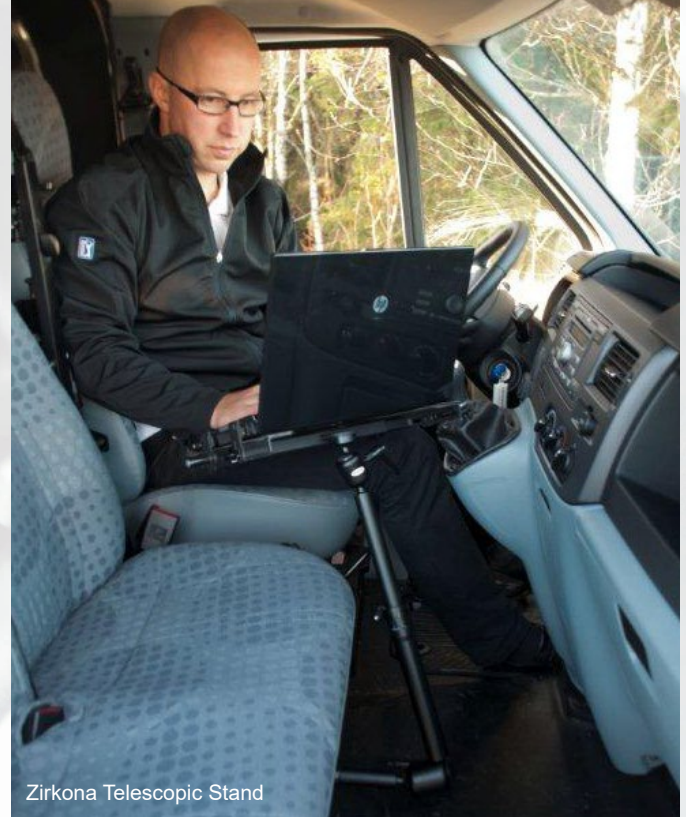

FORD COMMERCIAL VEHICLES LAPTOP MOUNTS

Zirkona Seat Holder

Zirkona Backwall

Zirkona Telescopic Stand

The Modern Mobile Office

With Zirkona Sweden mounts, it is easy to upgrade commercial vehicles to mobile offices with a focus on flexibility, safety and ergonomics. Our product line consists of a range of pre-fitted stands and a component system called Zirkona Joiner which can be assembled to fit every unique need.

Depending on the make of the car, the stands are mounted in various ways to create the best possible work environment. Zirkona's products can be used to mount both laptops, tablets, and displays with the unique flexibility to easily adjust, and fit every driver's need.

Zirkona Joiner System

The Zirkona Joiner System offers endless possibilities to create unique mounts to fit every condition.

The patented ball and joint mount (Zirkona Joiner) provides flexibility and sturdiness to cope with the toughest environments.

For a complete list of components and different mounting options, visit www.zirkona.com.

Product Recommendation

Model	Product	Item no.	Mounting point
Connect	ZiOne	401690	Front window
	Backwall	401820	Backwall
	Telescopic stand	402210 + 208000	Chair rail
	Hook	402410	Steering wheel
Ranger	SeatHolder	402515*	Passenger seat
	ZiOne	401690	Front window
	Telescopic stand	402210 + 208000	Chair rail
	Hook	402410	Steering wheel
Transit	SeatHolder	402515*	Passenger seat
	ZiOne	401690	Front window
	Backwall	401820**	Backwall
	Telescopic stand	402210 + 601080***	Seat undercarriage
	Hook	402410	Steering wheel
	SeatHolder	402515*	Passenger seat