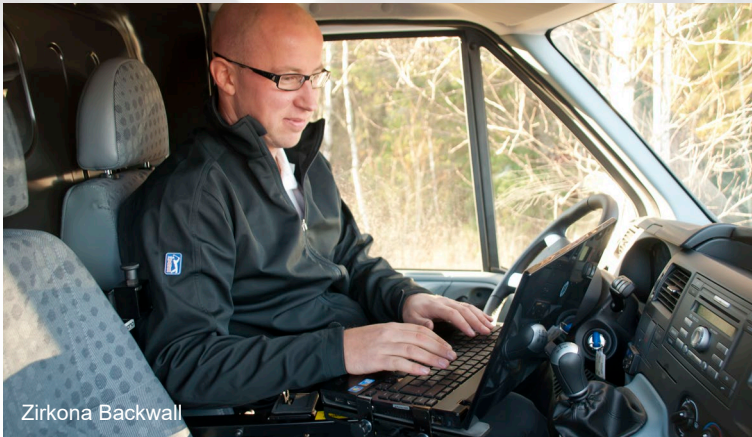

FORD COMMERCIAL VEHICLES LAPTOP MOUNTS

Zirkona Seat Holder

Zirkona Backwall

Zirkona Telescopic Stand

The Modern Mobile Office

With Zirkona Sweden mounts, it is easy to upgrade commercial vehicles to mobile offices with a focus on flexibility, safety and ergonomics. Our product line consists of a range of pre-fitted stands and a component system called Zirkona Joiner which can be assembled to fit every unique need.

Depending on the make of the car, the stands are mounted in various ways to create the best possible work environment. Zirkona's products can be used to mount both laptops, tablets, and displays with the unique flexibility to easily adjust, and fit every driver's need.

Zirkona Joiner System

The Zirkona Joiner System offers endless possibilities to create unique mounts to fit every condition.

The patented ball and joint mount (Zirkona Joiner) provides flexibility and sturdiness to cope with the toughest environments.