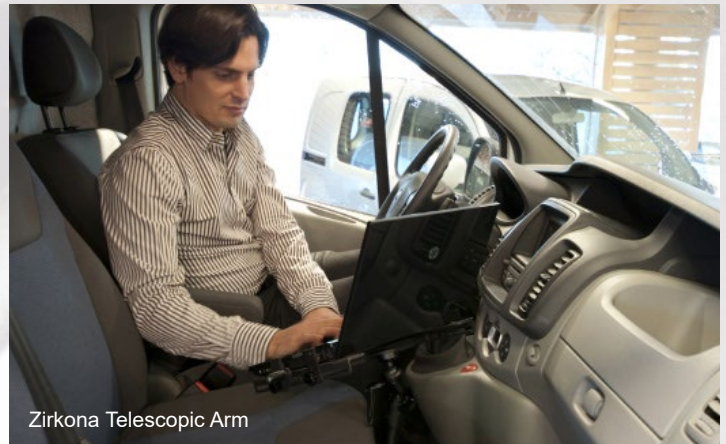

RENAULT VEHICLES

COMPUTER AND DISPLAY MOUNTS

Zirkona Seat Holder

Zirkona Hook

Zirkona Telescopic Arm

Zirkona Telescopic Arm

The Modern Mobile Office

Zirkona Sweden mounts allows you to easily upgrade commercial vehicles into mobile offices with a focus on flexibility, safety and ergonomics. Our product line consists of a range of pre-fitted stands and a component system called Zirkona Joiner which can be assembled to fit every unique need.

Depending on the make of the car, the stands are mounted in various ways to create the best possible work environment. Zirkona's products can be used to mount both laptops, tablets, and displays with the unique flexibility to easily adjust, and adapt to every driver's need.

Zirkona Joiner System

The Zirkona Joiner System offers endless possibilities to create unique mounts to fit every condition.

The patented ball and joint mount (Zirkona Joiner) provides flexibility and sturdiness to cope with the toughest environments.